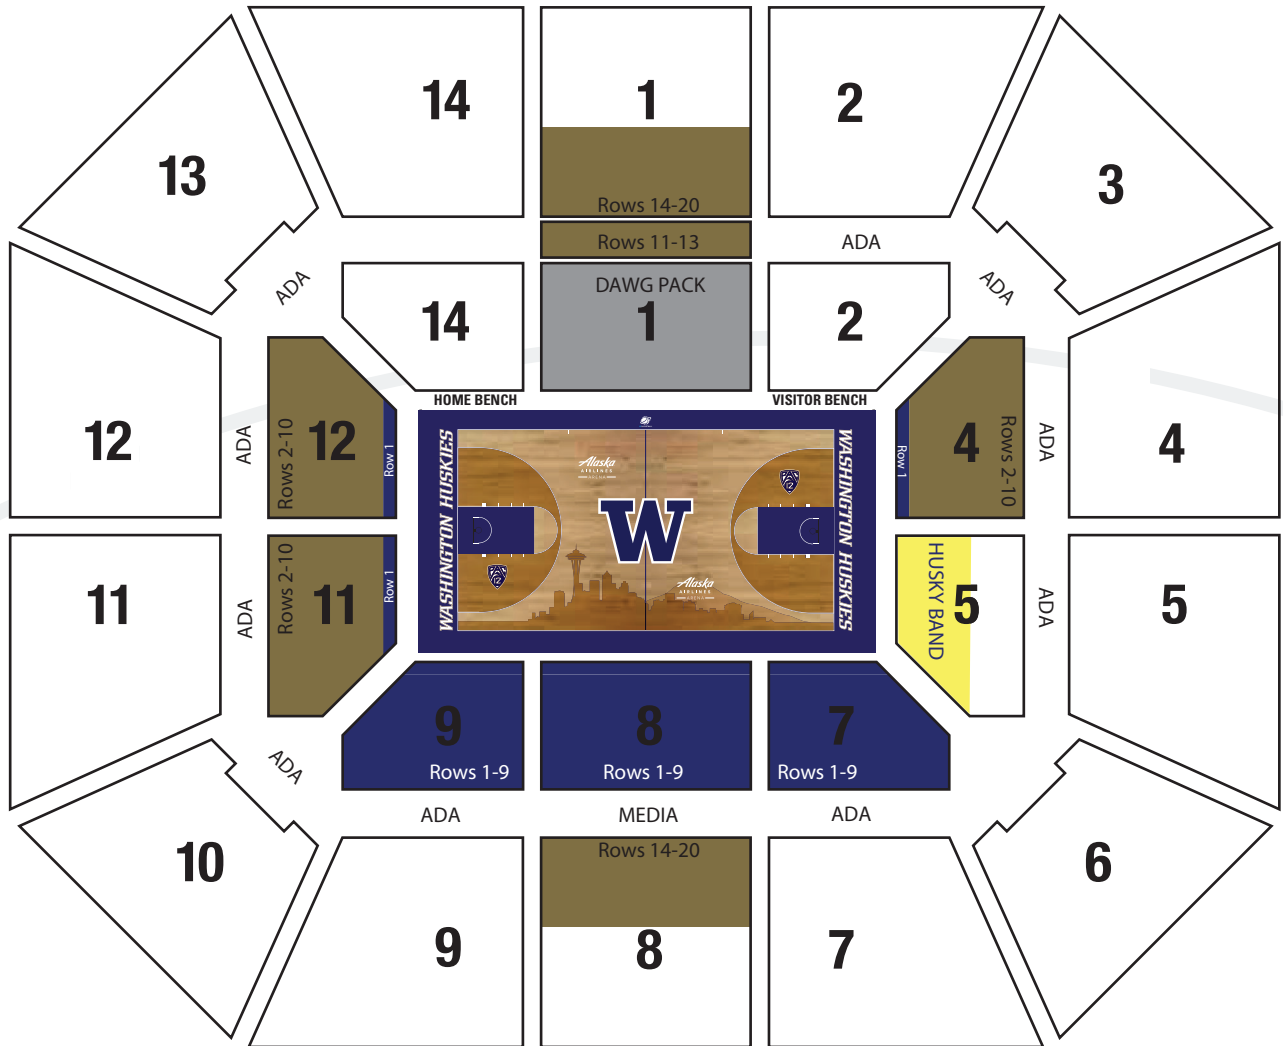

2019-20 PRICING & SEAT MAP

KEY	LOCATION	PRICE
	Courtside / Lower Level Premier	\$295 \$195 Tickets \$100 Tyeer Gift
	Lower Level Baseline / Upper Sidelines	\$190 \$190 Tickets \$0 Tyeer Gift